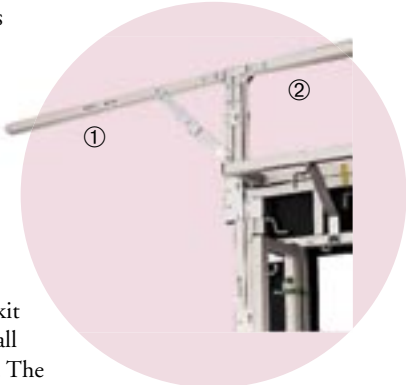

## Frame Stiffeners

All horizontal hinges on TRUSS-STYLE CINEFOLDS are reinforced by truss frame stiffeners, which mount across the back of the hinge and are held rigidly in place by 8 HANDY CRANKS.

## ① Heavy-Duty Legs

Standard equipment on all TRUSS-STYLE CINEFOLDS, heavy-duty legs reinforce against front-to-back movement.

## ② Anti-Sway Stabilizers

Furnished with all TRUSS-STYLE CINEFOLDS to prevent side-to-side movement. Install to inside or outside of truss foot.

## Dress Kits

A complete DRESS KIT includes: 44" skirt, 12" valance and two 32" side drapes, all in rich velour. Tubular aluminum side drapery bars ① and valance bar ② attach without tools to the dress kit fittings found on all CINEFOLD frames. The viewing surface is fitted with snaps to accept the skirt, or select optional adjustable skirt bar. Skirt bar allows for adjustment of screen size and aspect ratio by raising the skirt in 6" increments.