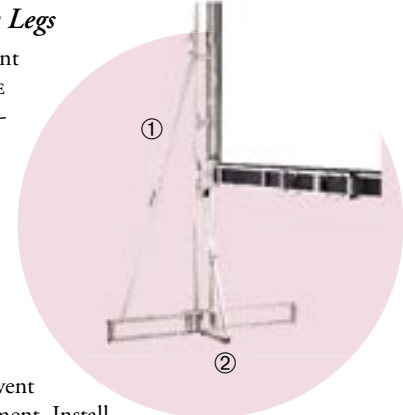

① Heavy-Duty Legs

Standard equipment on all TRUSS-STYLE CINEFOLDS, heavy-duty legs reinforce against front-to-back movement.

② Anti-Sway Stabilizers

Furnished with all TRUSS-STYLE CINEFOLDS to prevent side-to-side movement. Install to inside or outside of truss foot.